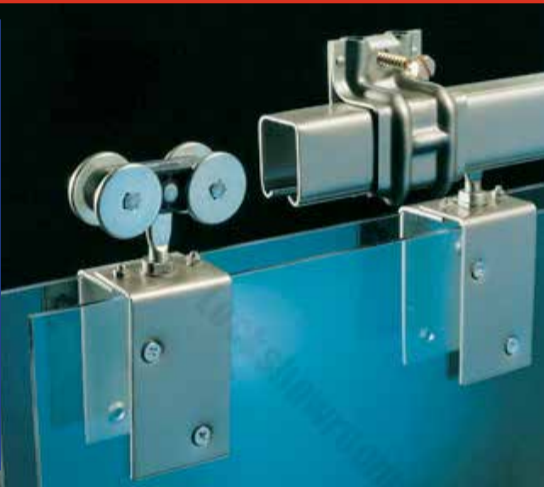

McDonnell

Bros.

(AGRICULTURAL SUPPLIERS) LTD

GENERAL GRAIN AND AGRICULTURAL MERCHANTS

TAMS SCHEME GRANTS AVAILABLE

REPLACEMENT DOORS

DOOR TRACK

COMPLETE RANGE OF TRACK IN VARIOUS SIZES AND BRACKETS

SAFETY RAILS

GALVANISED PIPE

YARD LIGHTS

LIGHTS

HEAD SCOOP

CATTLE IMMOBILISER SCOOP

WEIGHING SCALES

HOOF HOIST